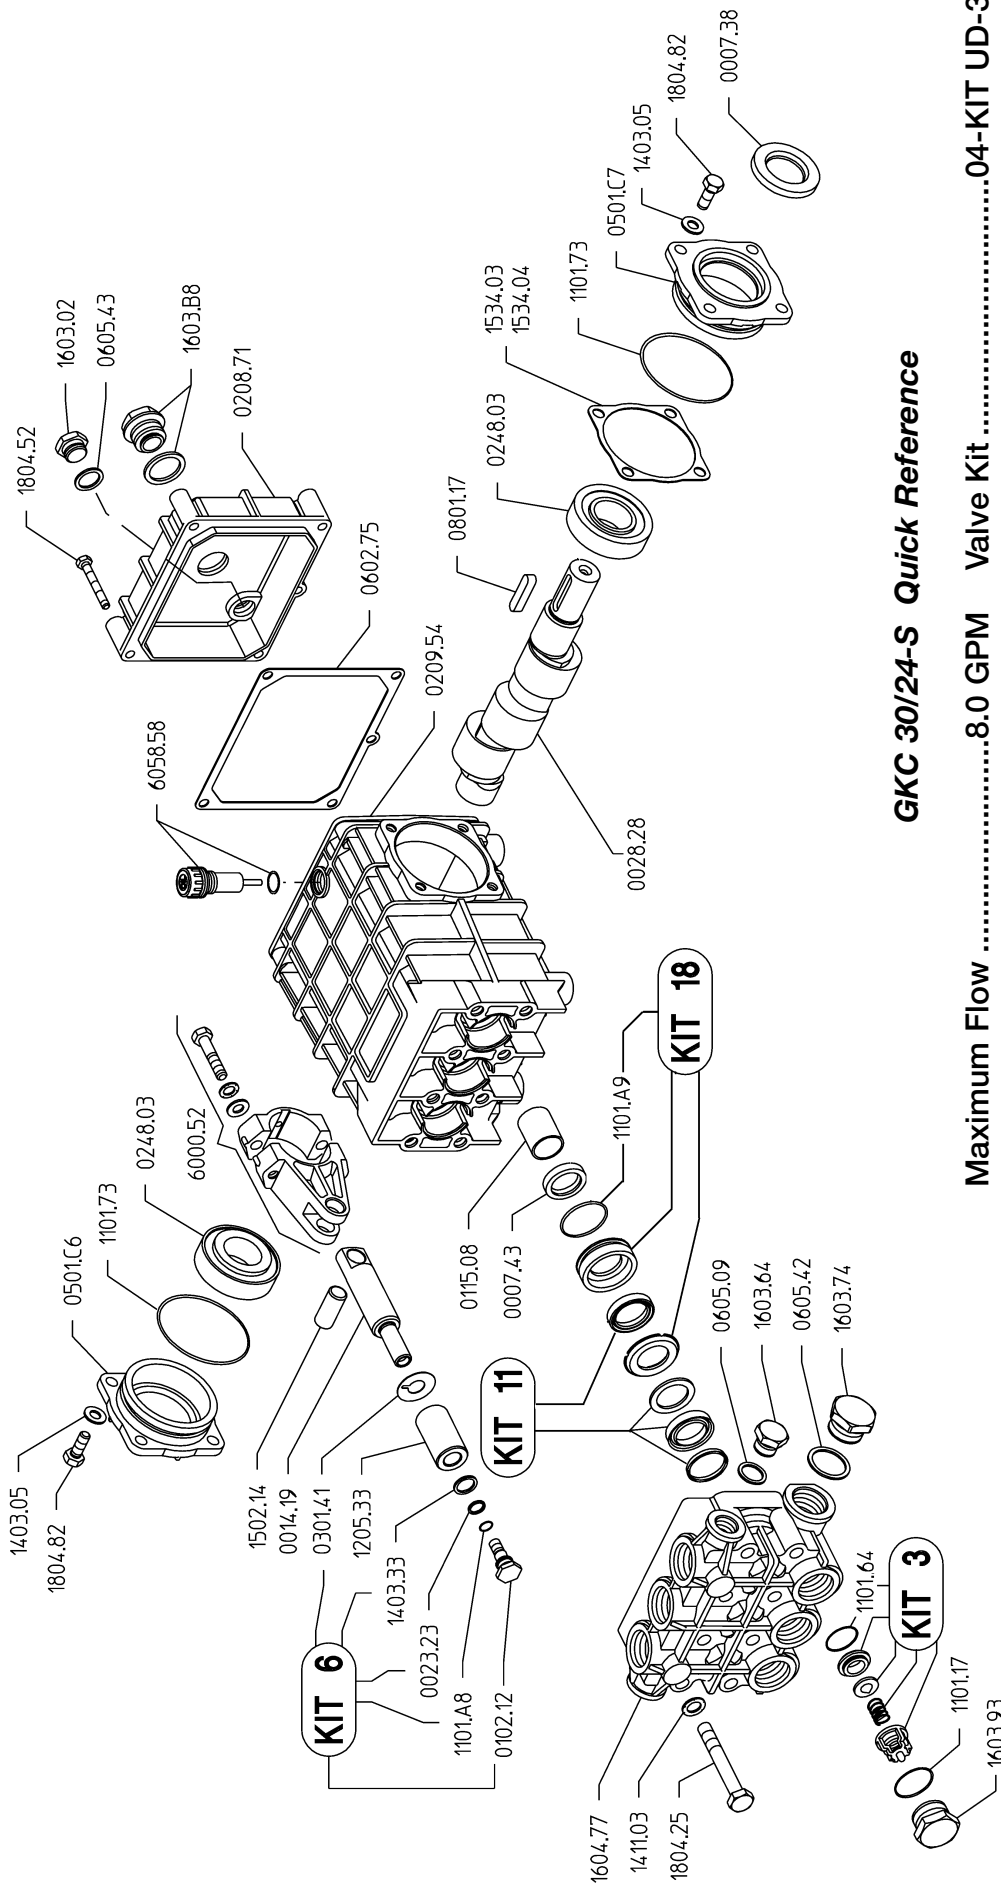

GKC 30/24-S

Revised 10-1-2005

GKC 30/24-S Quick Reference

Maximum Flow	8.0 GPM	Valve Kit	04-KIT UD-3
Maximum Pressure	3500 PSI	Seal Kit	04-KIT UD-11
Rated Pump Speed	1450 RPM	Brass Kit	04-KIT UD-18
Oil Capacity	40 oz. UDOR LUBE or SAE 30W	Plunger Bolt Kit	04-KIT UD-6
	Non-Detergent Oil	Plunger Part #	04-1205.33
		Plunger Diameter	25 MM

GKC 30/24-S