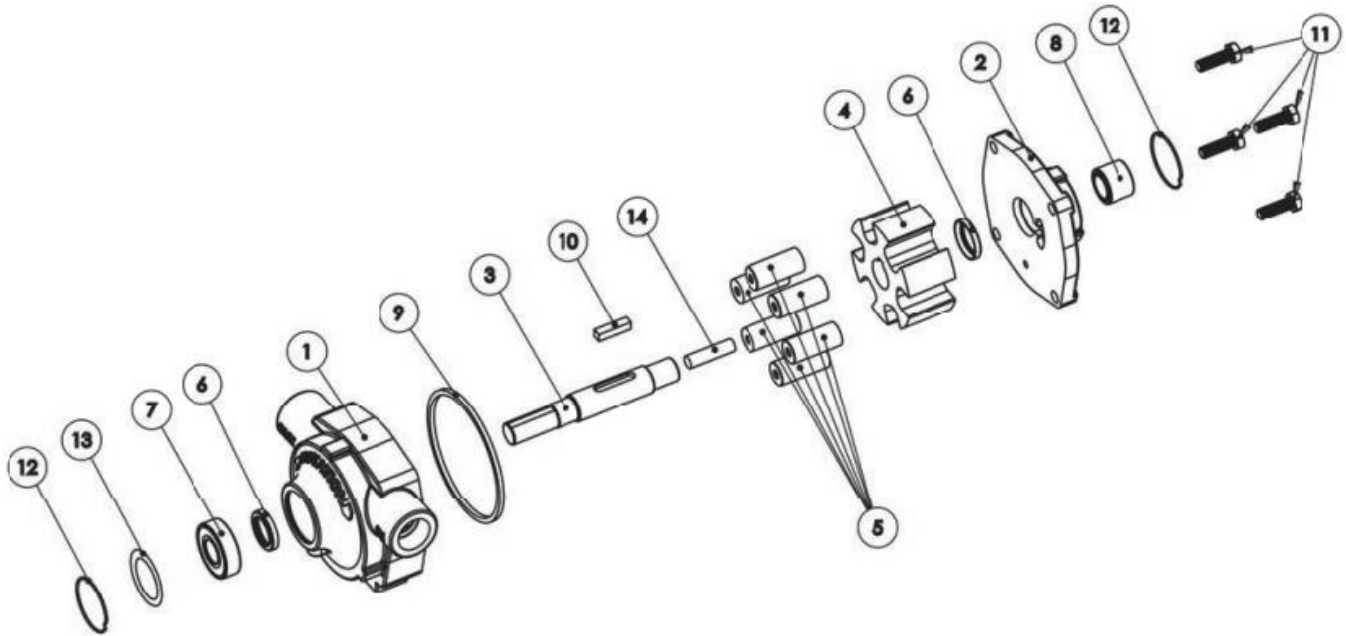

## 6900 Series RollerPRO® Pump Parts

Ref #	Part#	Description	Qty/ Pump
1	33601	Body - 6900C	1
	33604	Body - 6900C-R	
	33620	Body - 6900DSS	
	33625	Body - 6900DSS-R	
2	34604	6900C	1
	34605	6900C-R	
	34620	6900DSS	
	34625	6900DSS-R	
3	31610	Shaft	1
4	36651	6-Roller Rotor	1
5	35801	Ultra Rollers 3/4" Diameter	6
6	37801	Shaft Seal	2
7	15072	Ball Bearing	1
8	38801	Needle Bearing	1
9	24819	Seal Ring	1
10	31811	Pill Key, Shaft	1
11	15077	Hex Head Screw- All "C" models	4
	40602	Hex Head Screw- All "DSS" models	
12	15070	Snap Ring	2
13		Name Plate: consult factory	1
14	38802	Needle Bearing, Inner Ring	1

## RollerPRO® Repair Kit

**Part #: RK-6900** Complete kit of all parts for repair of all 6-RollerPRO Pump models Including:

Part #	Description	Qty/Kit
35801	Ultra Rollers 3/4" Diameter	6
37801	Shaft Seal	2
24819	Seal Ring	1
31811	Pill Key, Shaft	1
38801	Needle Bearing	1

### Torque Bar and Chain **Part #: 33680**

Required to anchor PTO-mounted pumps in order to keep pump from rotating with the shaft

### Coupler **Part #: 90200**

For 1-3/8" diameter PTO; 5/8" pump shaft; dual speed 540-1000 RPM; corrosion-resistant cast aluminum, nylon collar; mounting hardware included