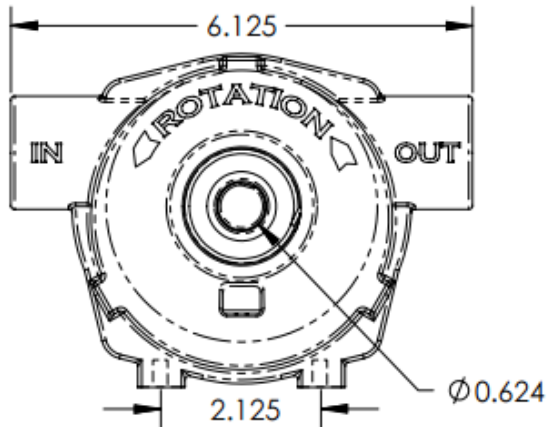

## Pump Dimensions for the Delavan 6900 Series Roller Pro Roller Pumps

### Dimensions

(in)

Shaft rotation is viewed  
from shaft end of pump:  
CCW=Standard; CW=Reverse  
(CCW Standard rotation shown)

(Excludes the 6901C model)