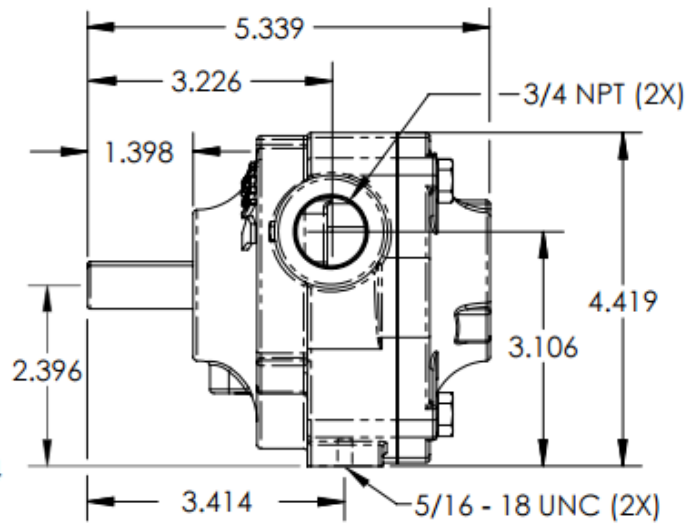

## Pump Dimensions for the Delavan 6900 Series Roller Pro Roller Pumps

### Dimensions

(in)

Shaft rotation is viewed  
from shaft end of pump:  
CCW=Standard; CW=Reverse  
(CCW Standard rotation shown)

(Excludes the 6901C model)