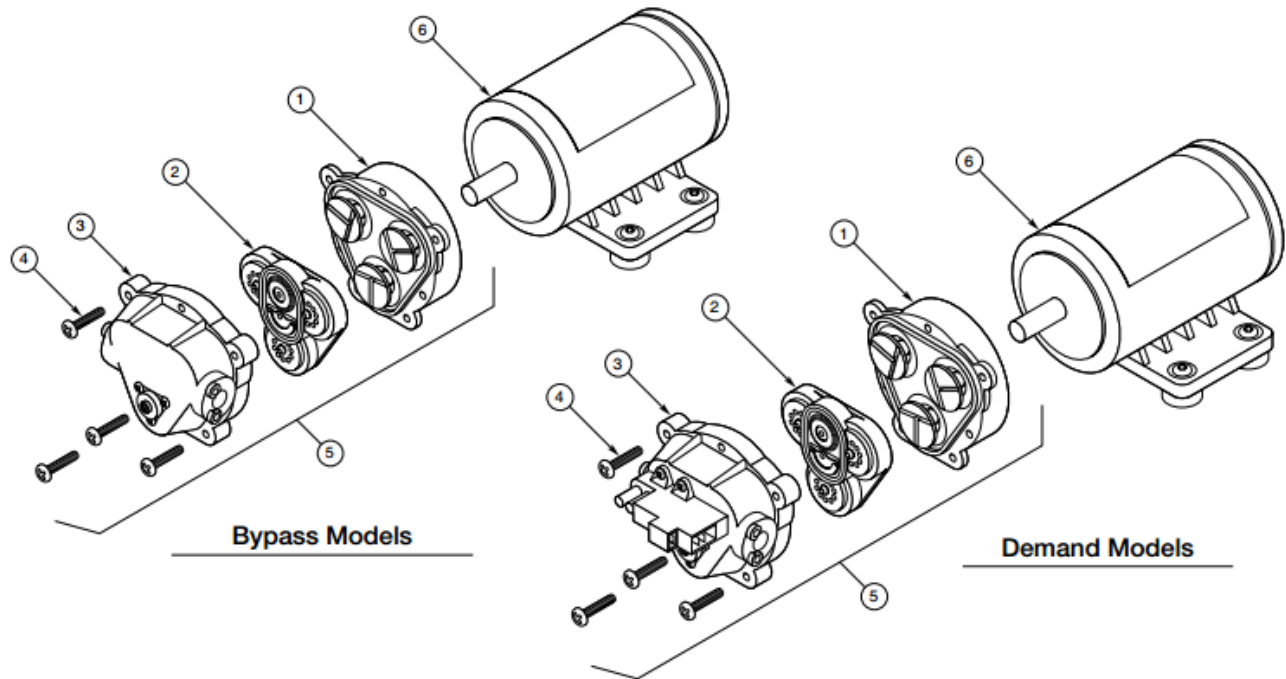

# Replacement Parts

## PowerFLO Models 7801/7811 & 7802/7812

Item	Description	Part Number	Qty
1	Lower Housing .....		1
	7801/7811 Demand or Bypass .....	LHA-7860-7F77	
	7802/7812 Demand or Bypass .....	LHA-7863-7F77	
2	Valve Assembly .....		1
	7800 Series (all models) .....	VHA-7863-7F77	
3	Upper Housing .....		1
	7801/7802 Series w/Pressure Switch .....	UHA-7863-7F77	
	7801/7802 Series w/Bypass .....	UHA-7863-8I77	
	7811/7812 Series w/Pressure Switch .....	UHA-7863-7F77-T	
	7811/7812 Series w/Bypass .....	UHA-7863-8I77-T	
4	Mounting Bolts .....	MB-7863-1	4
5	Complete Pump Head w/Threaded Ports .....		1
	7811 w/Pressure Switch .....	PH-7811-D	
	7811 w/Bypass .....	PH-7811-B	
	7812 w/Pressure Switch .....	PH-7812-D	
	7812 w/Bypass .....	PH-7812-B	
	Complete Pump Head w/Quick Attach Ports .....		1
	7801 w/Pressure Switch .....	PH-7801-D	
	7801 w/Bypass .....	PH-7801-B	
	7802 w/Pressure Switch .....	PH-7802-D	
	7802 w/Bypass .....	PH-7802-B	
6	12 VDC Motor .....		1
	7800 Series w/No Switch, No Connector .....	M12-78A	
	7800 Series w/Connector, No Switch, .....	M12-78B	
	7800 Series w/Switch and Connector .....	M12-78C	