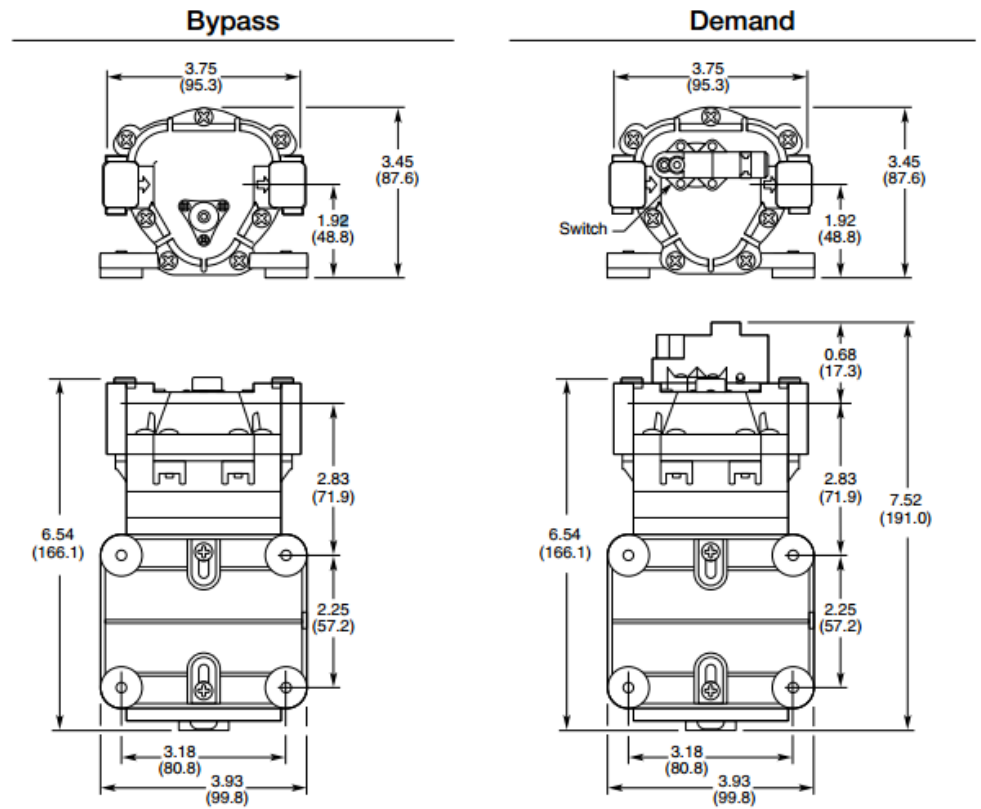

Pump Dimensions for Delavan 7800 Series PowerFLO 12VDC Diaphragm Pumps.

Dimensions in inches (mm)

7801/7811: 1.0 GPM

7802/7812: 2.0 GPM