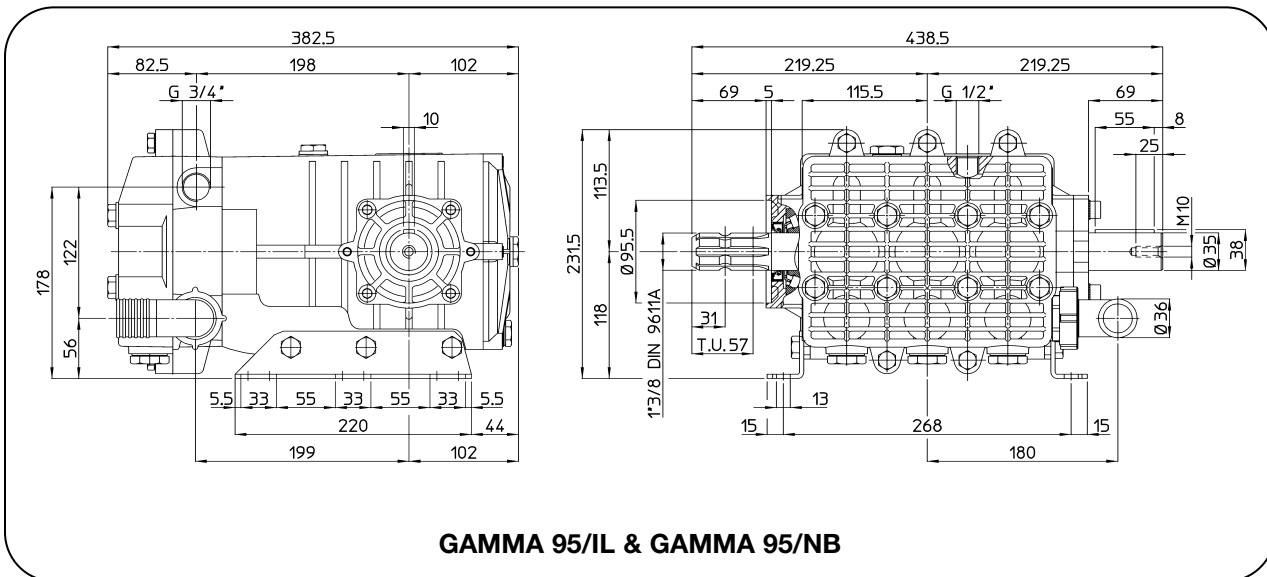

GAMMA-IL & GAMMA-NB SERIES PLUNGER PUMPS

Dimensional Drawings

All dimensions are in millimeters. (x .03937 for Inches)

Revised 10-1-2005

GAMMA SERIES