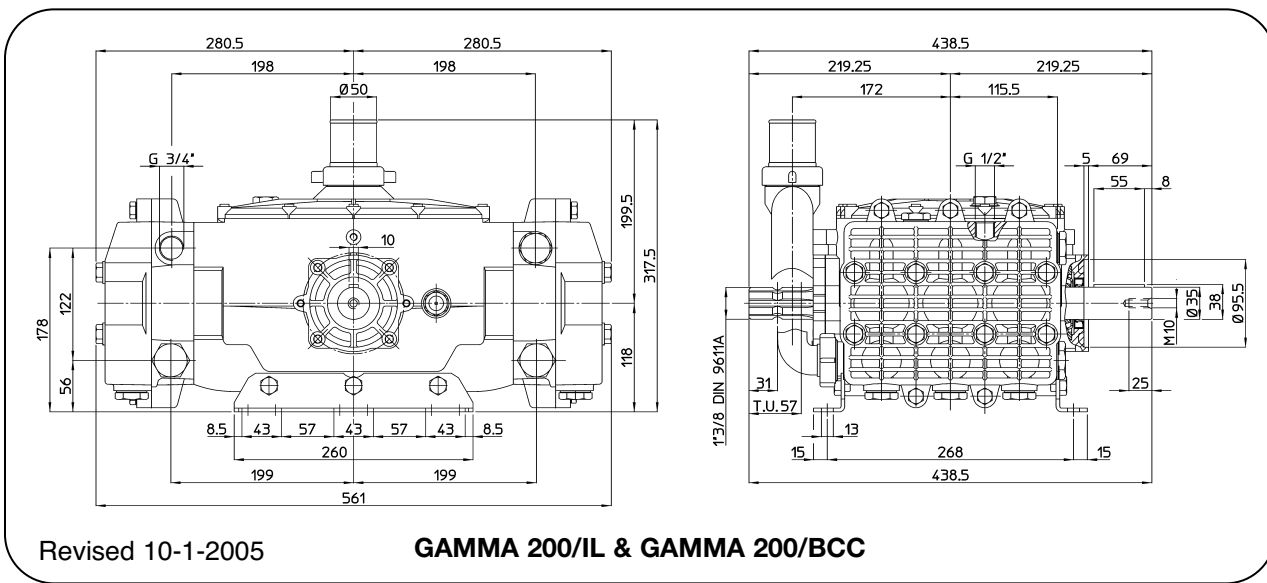

GAMMA-IL & GAMMA-NB SERIES PLUNGER PUMPS

Dimensional Drawings

All dimensions are in millimeters. (x .03937 for Inches)

Revised 10-1-2005

GAMMA SERIES