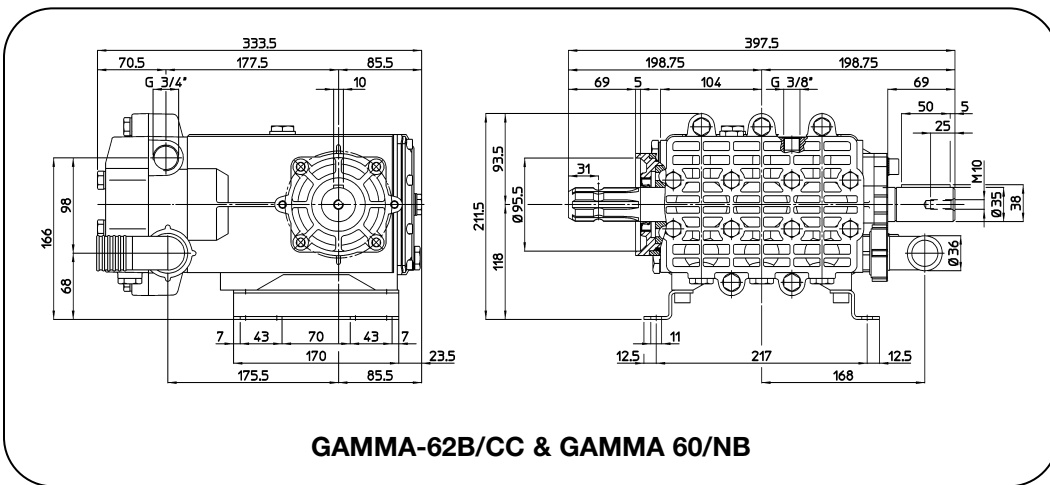

GAMMA-IL & GAMMA-NB SERIES PLUNGER PUMPS

Dimensional Drawings

All dimensions are in millimeters. (x .03937 for Inches)

Revised 10-1-2005

GAMMA SERIES