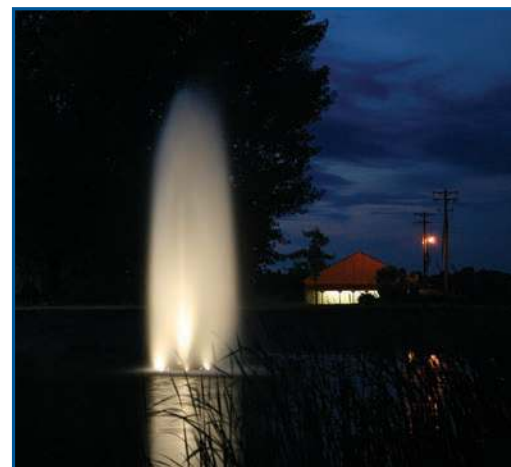

OPTIONAL LIGHT KIT ADDS BEAUTY

Decorative light kits add beauty and interest to your aerated pond. The superior design of Kasco lighting sets a new quality standard that competitors attempt to achieve!

LR Light Kits with colored bulbs (50-watt) in red, green, blue, or yellow.

LR light kits: These bronze light packages are available in two or three light kits. Each fixture is solid brass, has a clear lens, is internally potted using multiple gaskets, has thermal overload protection, and comes with clear 75w MR-16 Halogen bulbs. The 3/4 hp unit can use a two-light kit or three-light kit depending on your budget and preferred light level, The 1 hp and larger require a 3-light kit for proper illumination. You can also add two lighting packages to any 2, 3, 5, or 7.5 hp unit to create a brighter and more dramatic display. Kasco also offers 50 watt colored bulbs in red, green, blue and yellow.

LED Light Kits: Available in sets of 3 or 6 permanently sealed light fixtures. Each fixture includes a waterproof connector allowing for individual replacement in the field. Each fixture uses only 9 watts of power and has a 50,000 hour bulb life. Will fit any Kasco J fountain from 3/4 to 7.5 HP.